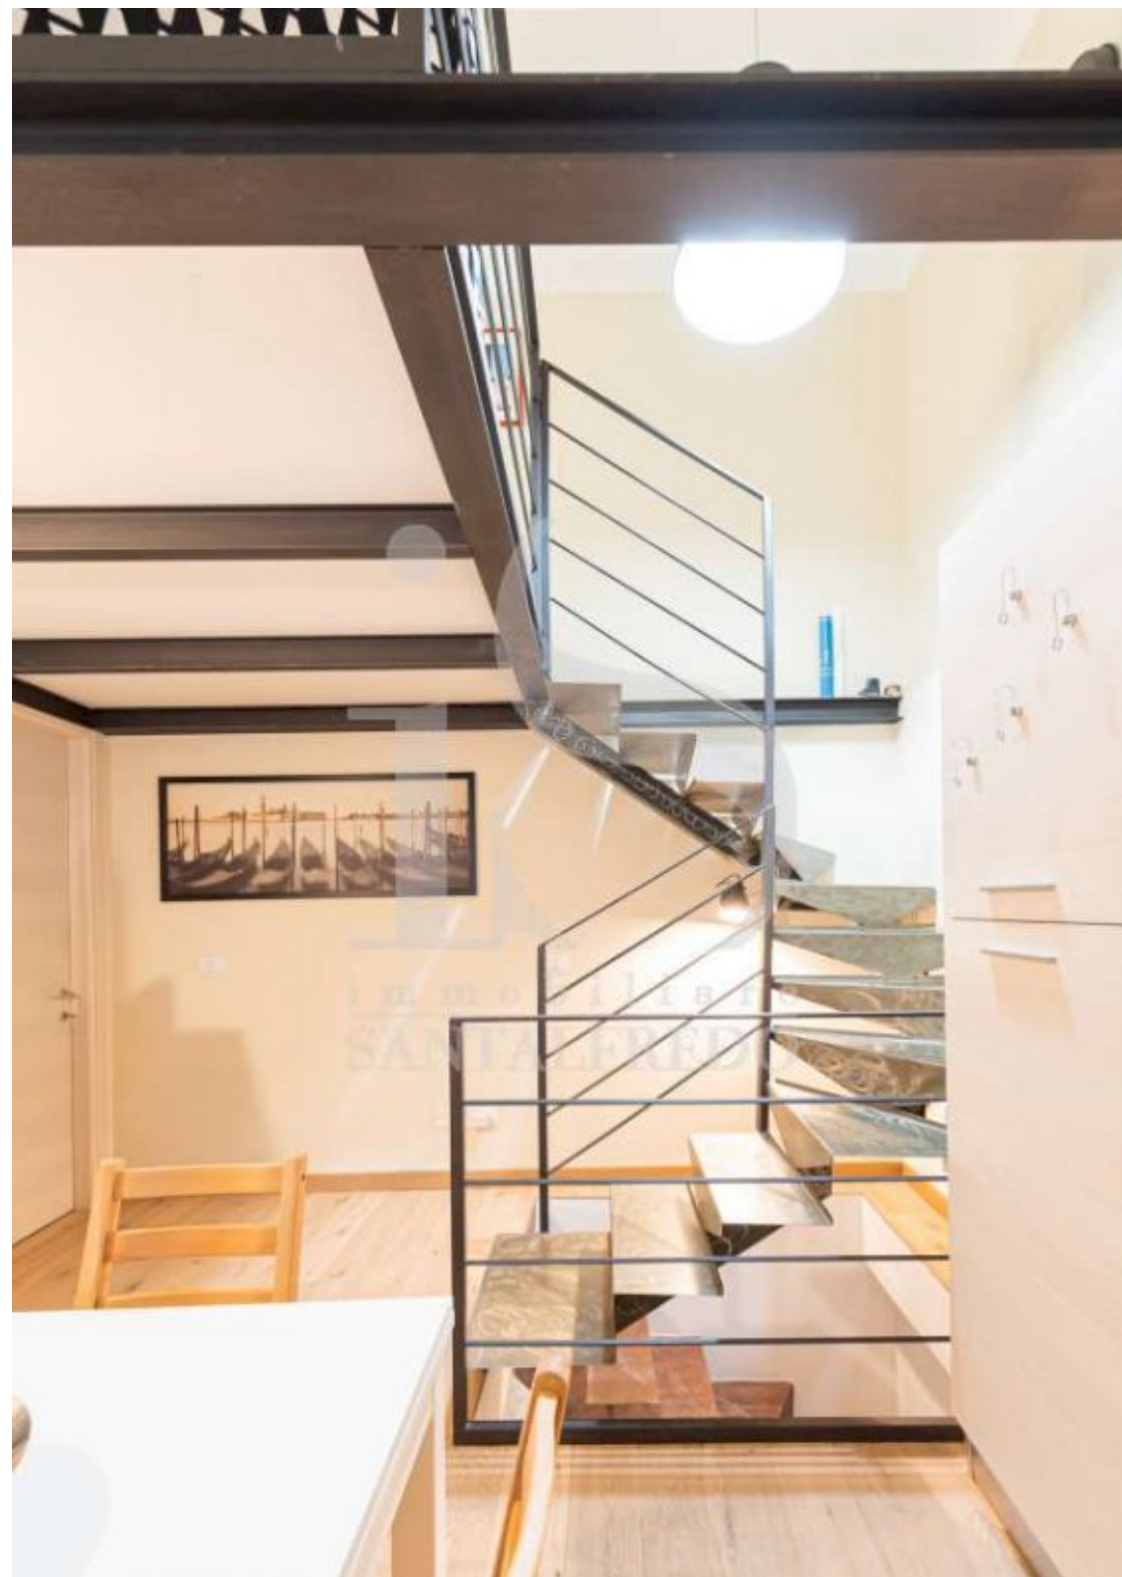

... of space also in height (equal to 4.40 meters) with the creation of mezzanines, and divided over several levels. All mixed and designed with the functionality of each individual ...

Le necessità, i sogni legati alla casa cambiano e per ognuno sono diversi. La vera abilità è quella di trovare la soluzione per soddisfare ognuno di queste persone.

Telefono: 039 690 81 37 - Email: info@immobiliariesantalfredo.it

DESCRIZIONE

... welcomed in an open space, the space is enhanced by the custom-made kitchen furniture, with dining table and small island with stools. The kitchen has two windows available. For this reason it is bright and easily ventilated. The environment is enhanced by the height of the ceiling, in fact, through a steel staircase, you reach the loft / study: it overlooks the kitchen, so it receives the lighting, but at the same time it is separated thanks to a ...