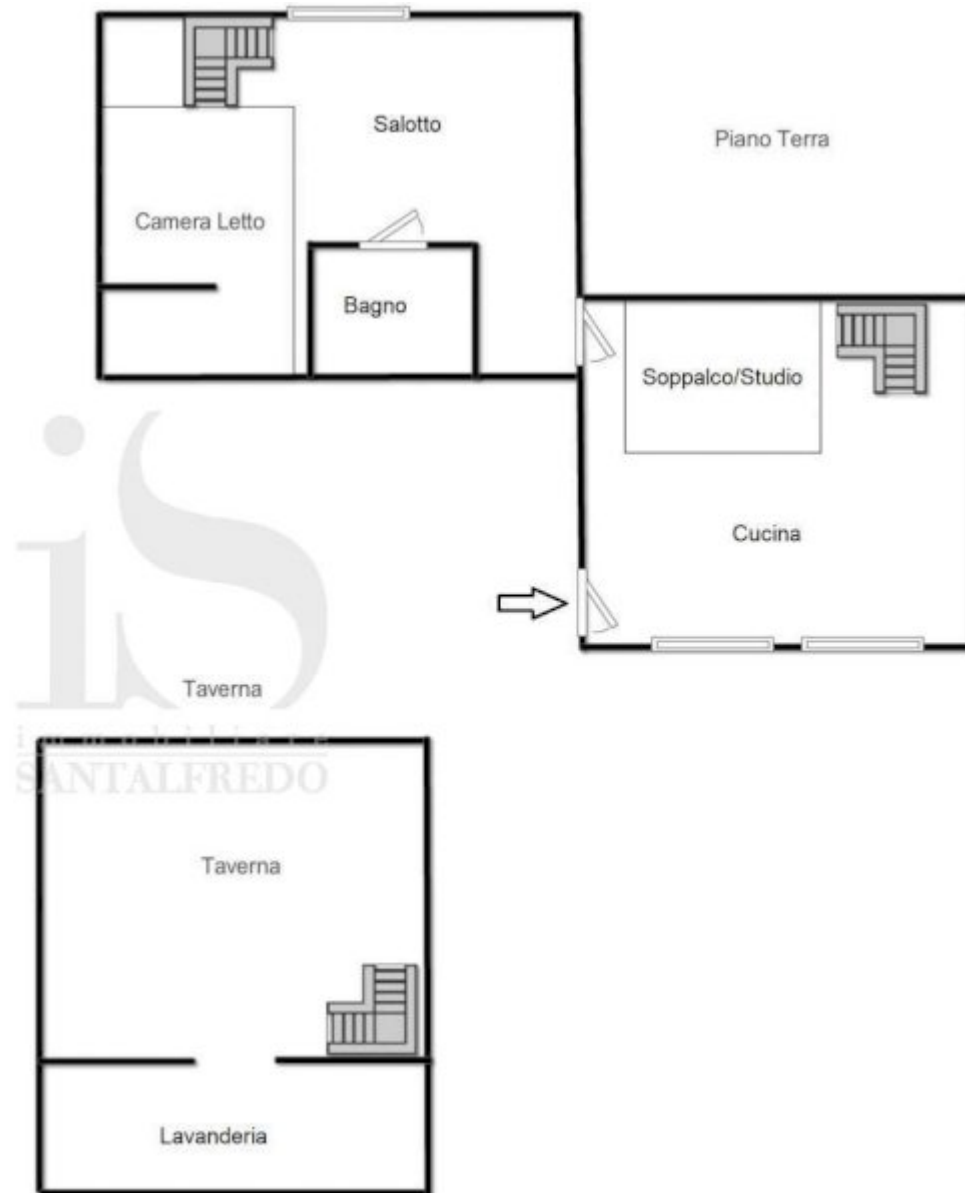

PLANIMETRIA